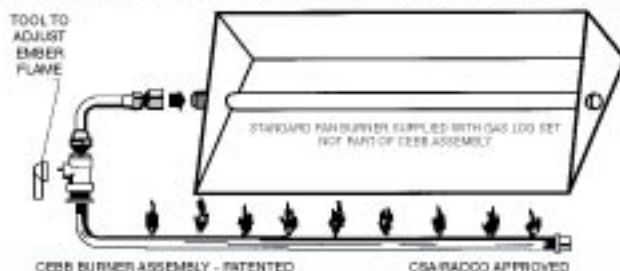

Controlled EMBER-BED BURNER

1. Complete With:
2. Gas Control Valve
   - Connector Parts
   - Glowing Embers
   - Vermiculite

Manufactured by:

Golden Blount
Addison, Texas

An Award Winning Look by

Golden Blount

GB309